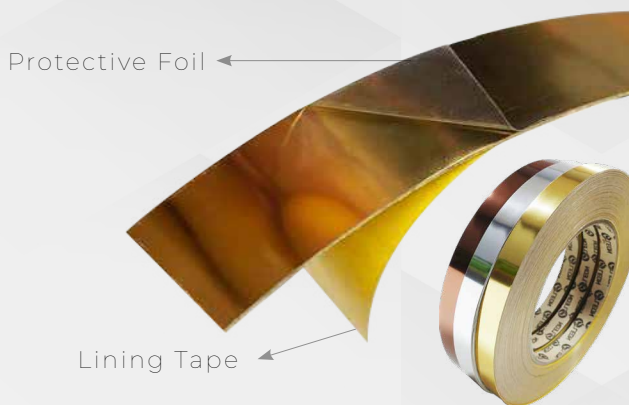

Decorative Peel & Stick **Edgebanding**

ASTS Profile | ALL different kinds of PVC and ABS edgebanding produced in Mobilkant factories are turned into 50m rolls by applying Transfer Tape on the back of Leon production residues, and their contents are shipped.