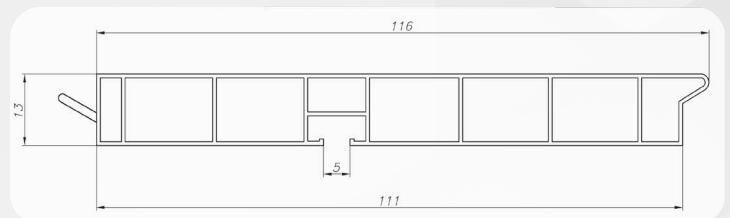

Plinth Profile Technical Drawing

BBP 3030

BZP 12012