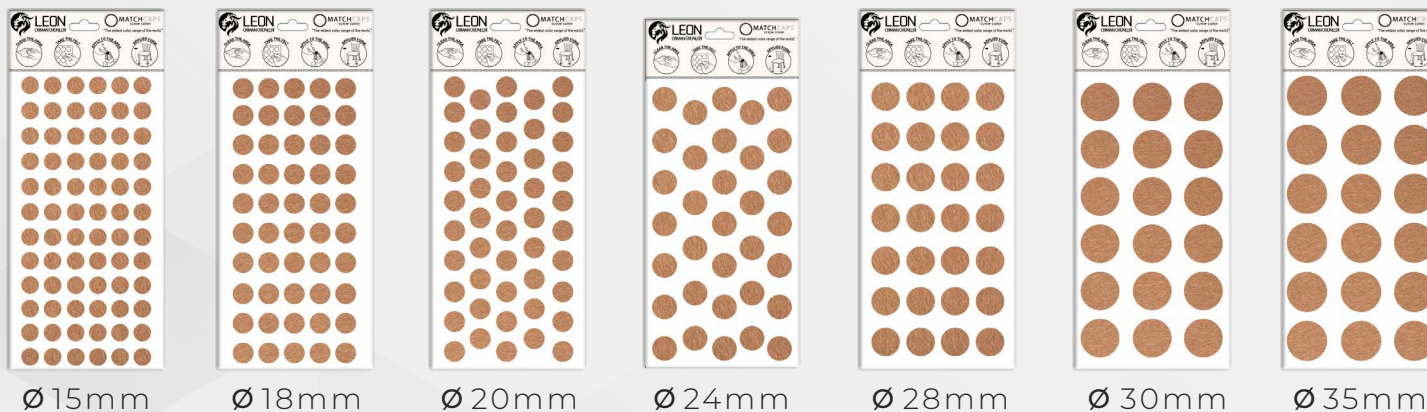

felt - eva

Color

felt brown - black - white
eva black - white

Glue

self adhesive

Molds

Molds

Ø 40mm

Ø 45mm

Ø 50mm

Ø 55mm

20x20mm

120x120mm

20x20mm 20x20mm
Ø 20mm Ø 25mm

25x25mm

30x30mm