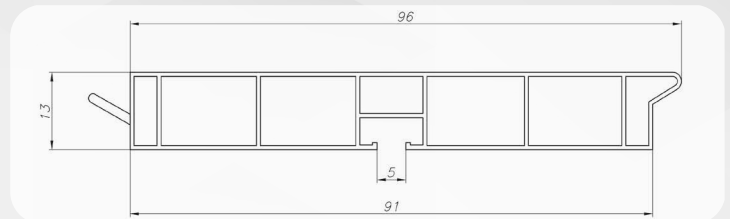

Corded Adjustable Corner

90° Sharp Corner

Plinth Tools

Plinth Legs

Clips

Plinth Profile Technical Drawing

BBP 3030

BBP 5416