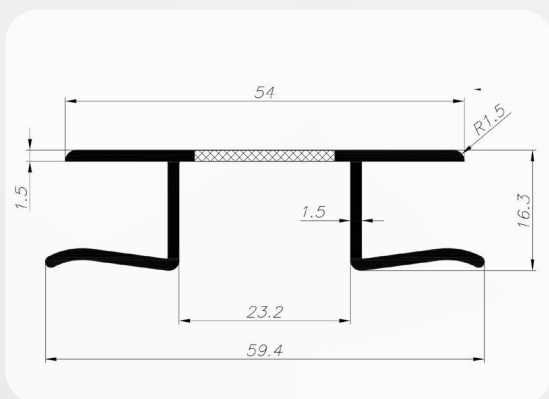

Corded Adjustable Corner

90° Sharp Corner

Plinth Tools

Plinth Legs

Clips

Plinth Profile Technical Drawing

BBP 3030

BBP 5416