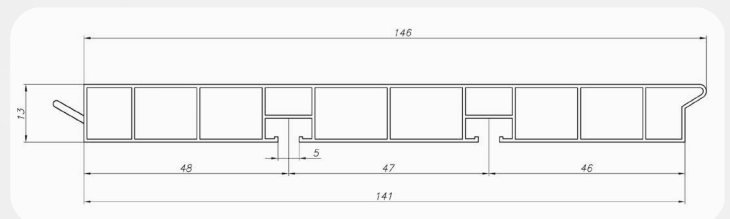

Plinth Profile Technical Drawing

BBP 3030

BZP 15012