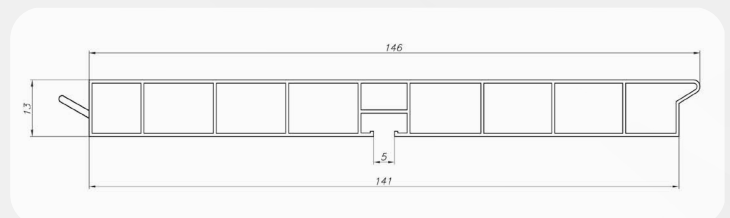

Plinth Profile Technical Drawing

BBP 3030

BZP 15012A