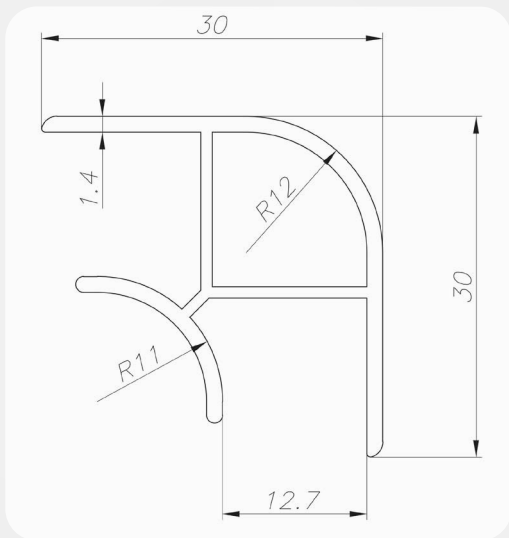

Corded Adjustable Corner

90° Sharp Corner

Plinth Tools

Plinth Legs

Clips

Plinth Profile Technical Drawing

BBP 3030

BBP 5416