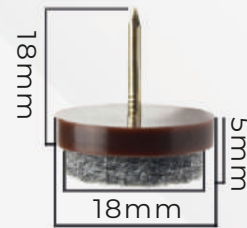

Ø30mm

Code: KPBR30

Color: ● ● ○

Piece: 250

Ø25mm

Code: KPBR25

Color: ● ● ○

Piece: 250