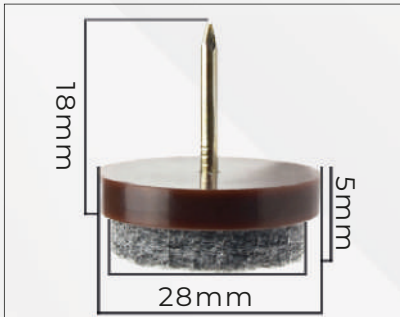

20mm

50ad. / Pcs

Black - *Siyah*

White - *Beyaz*

Grey - *Gri*

Brown - *Kahverengi*

Çivili Poligrit Zemin Koruyucu

Felt Furniture Glides With Nails