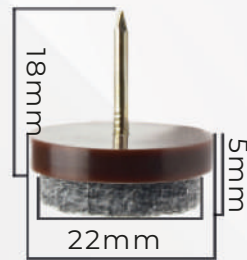

Ø25mm

Code: KPBR25

Color: ● ● ○

Piece: 250