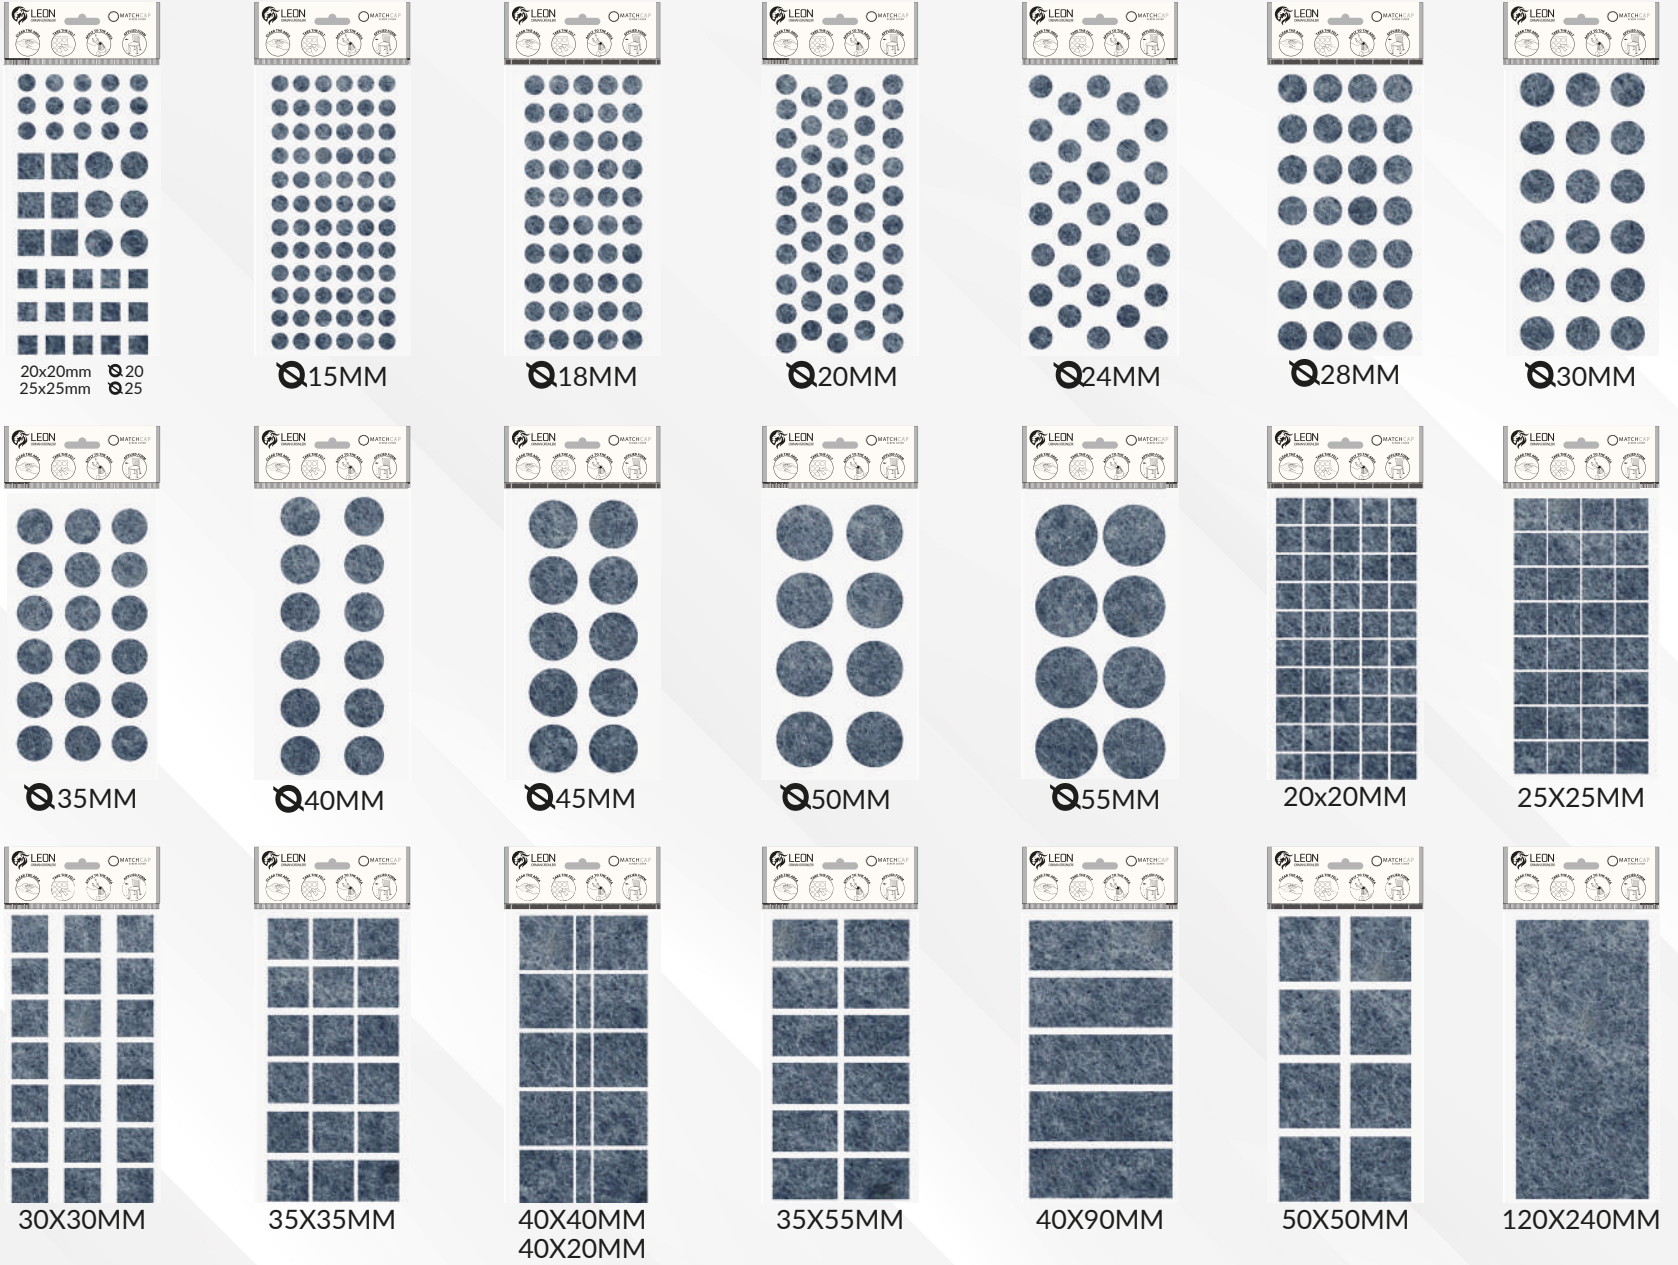

Self Adhesive Felt Pads

Multiple **mold** and **color** options —

8ad. / Pcs

55mm

30mm

50mm

8ad. / Pcs

28ad. / Pcs

50X50mm

8ad. / Pcs

18ad. / Pcs

35X35mm

30mm

21ad. / Pcs

32ad. / Pcs

25mm

20mm

50ad. / Pcs

Black - *Siyah*

White - *Beyaz*

Grey - *Gri*

Brown - *Kahverengi*

Çivili Poligrit Zemin Koruyucu

Felt Furniture Glides With Nails

Ø30mm

Code: KPBR30

Color: ● ● ○

Piece: 250

Ø25mm

Code: KPBR25

Color: ● ● ○

Piece: 250