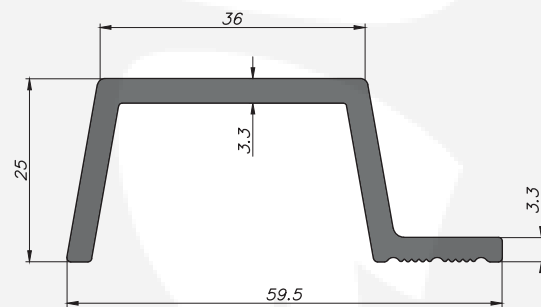

TECHNICAL DRAWING