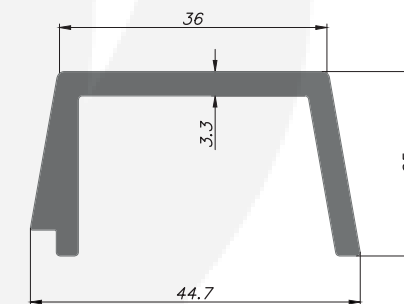

TECHNICAL DRAWING