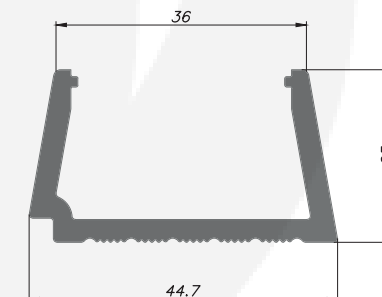

TECHNICAL DRAWING