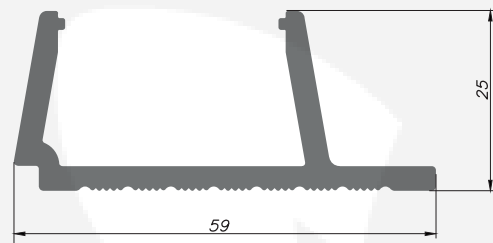

TECHNICAL DRAWING