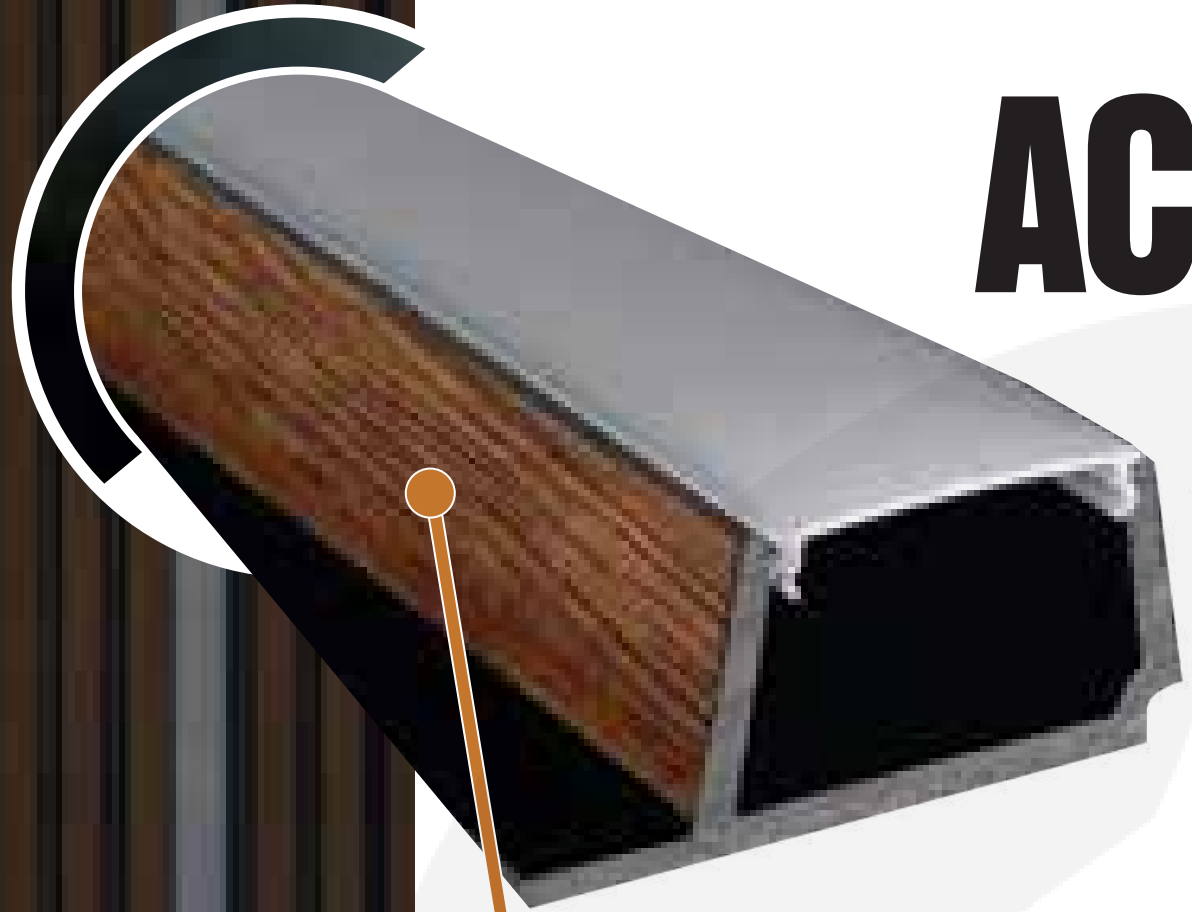

WALL CLADDING ACCESSORIES