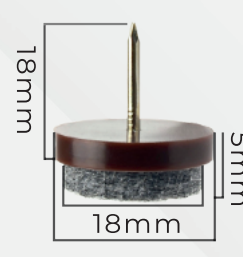

Ø20mm

Code: KPBR20

Color: ● ● ○

Piece: 500

Contact / İletişim

✉ leon@matchcaps.com

☎ +90 539 696 8688

🌐 www.matchcaps.com

Factory Address

Deri OSB, Alsancak Sk.
No:4, 34956 Deri Osb/
Tuzla/İstanbul