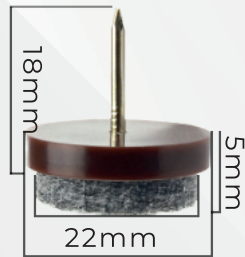

Brown – *Kahverengi*

Felt Furniture Glides With Nails

Ø30mm

Code: KPBR30

Color: ● ● ○

Piece: 250

Ø25mm

Code: KPBR25