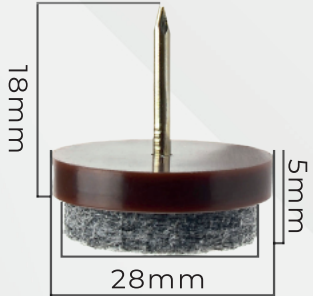

Felt Furniture Glides With Nails

Ø30mm

Code: KPBR30

Color: ● ● ○

Piece: 250