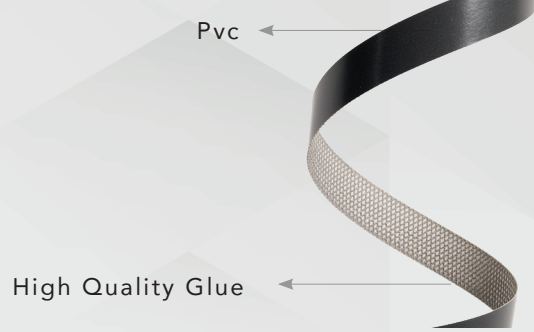

**PREGLUE  
PVC & MELAMINE  
EDGE BANDING**

# Preglue Pvc Edgebanding

Meet our glued PVC edge band that enhances not only the style of your furniture but also its durability. With our unlimited color options that perfectly complement every furniture design, unleash your imagination without limiting your creative vision.