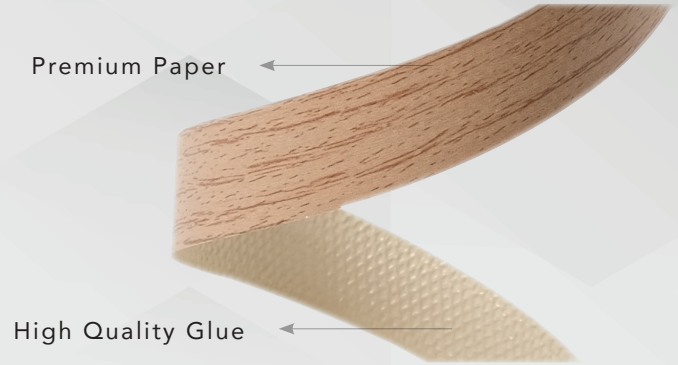

# Preglue Melamine Edgebanding

Enhance the aesthetics of your furniture; provide perfect compatibility and durability with the flexible paper structure of our adhesive Melamine edge band. In addition to unlimited color options and superior adhesive quality, the flexible structure of our edge band easily adapts to challenging corners and curves.