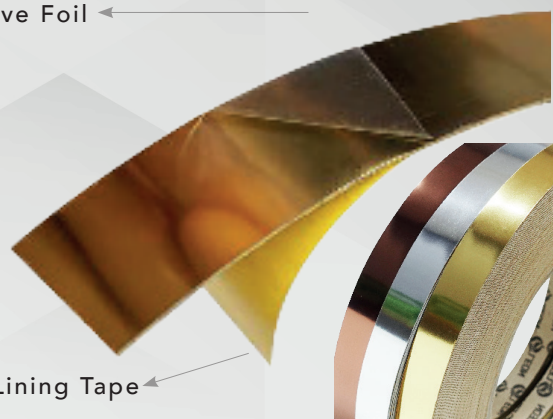

Decorative Peel & Stick Edgebanding

Meet our Self-Adhesive Decorative Tapes as a new way to personalize your spaces. These products, integrated with 3M's double-sided tape technology, offer both strong adhesion capacity and aesthetic design together.

Protective Foil

Lining Tape

Features

Thickness

0,40mm

Raw

pvc

Protector

has a protective foil

Glue

self adhesive

Color Chart

gold

light gold

chrome

bronz

copper

aluminum 5

aluminum

aluminum 3

inox

metallic grey

picasso bronz

picasso gold